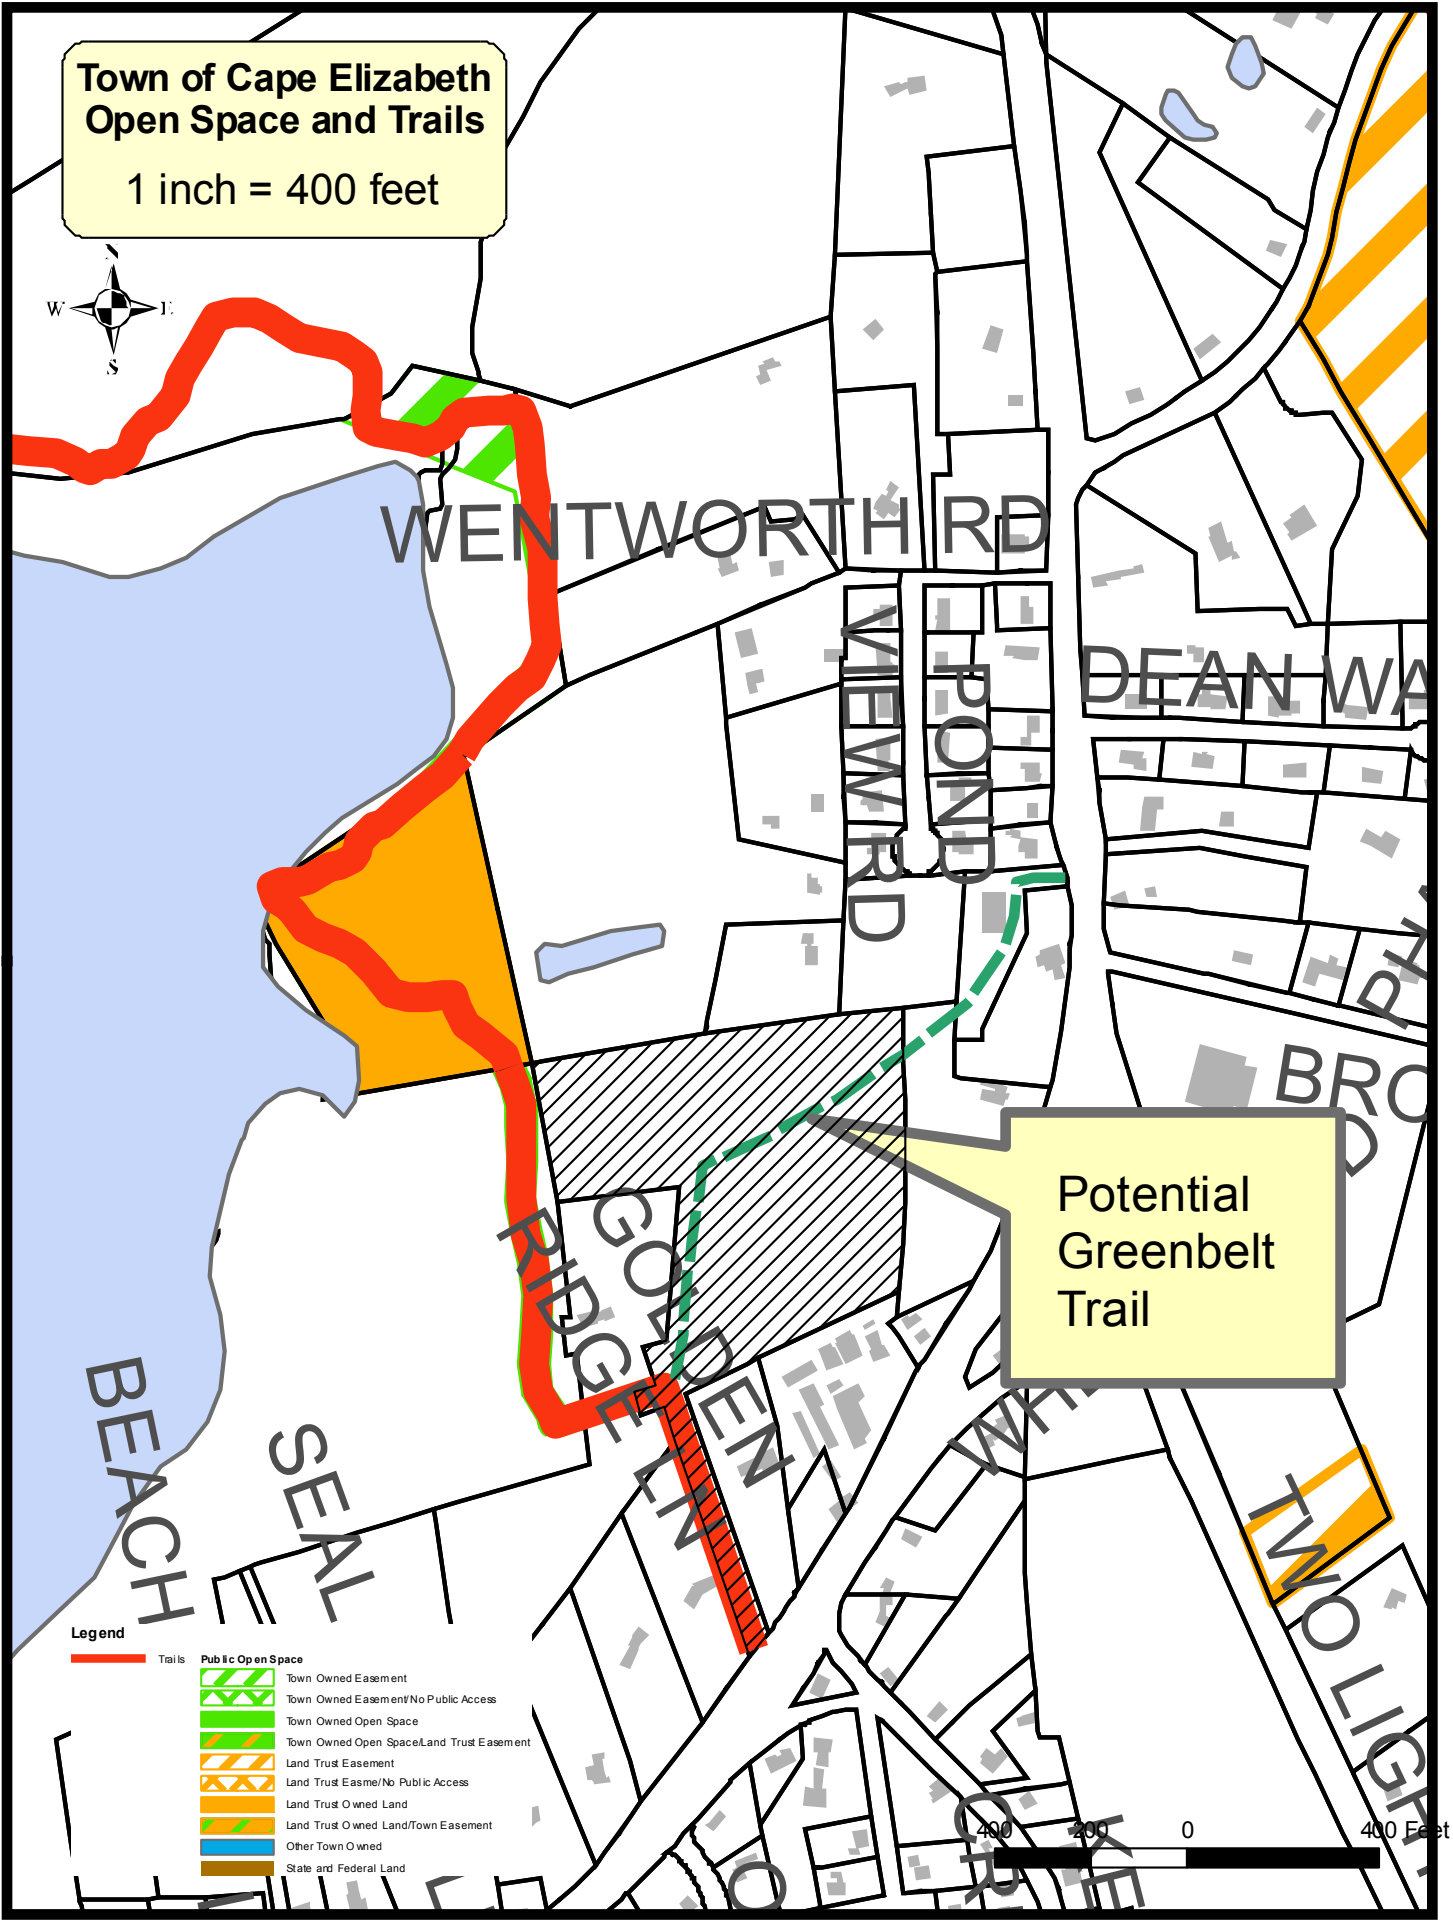

**Town of Cape Elizabeth
Open Space and Trails**
1 inch = 400 feet

Potential
Greenbelt
Trail

- Legend**
- Trails
 - ▨ Public Open Space
 - ▨ Town Owned Easement
 - ▨ Town Owned Easement/No Public Access
 - ▨ Town Owned Open Space
 - ▨ Town Owned Open Space/Land Trust Easement
 - ▨ Land Trust Easement
 - ▨ Land Trust Easme/No Public Access
 - ▨ Land Trust Owned Land
 - ▨ Land Trust Owned Land/Town Easement
 - ▨ Other Town Owned
 - ▨ State and Federal Land